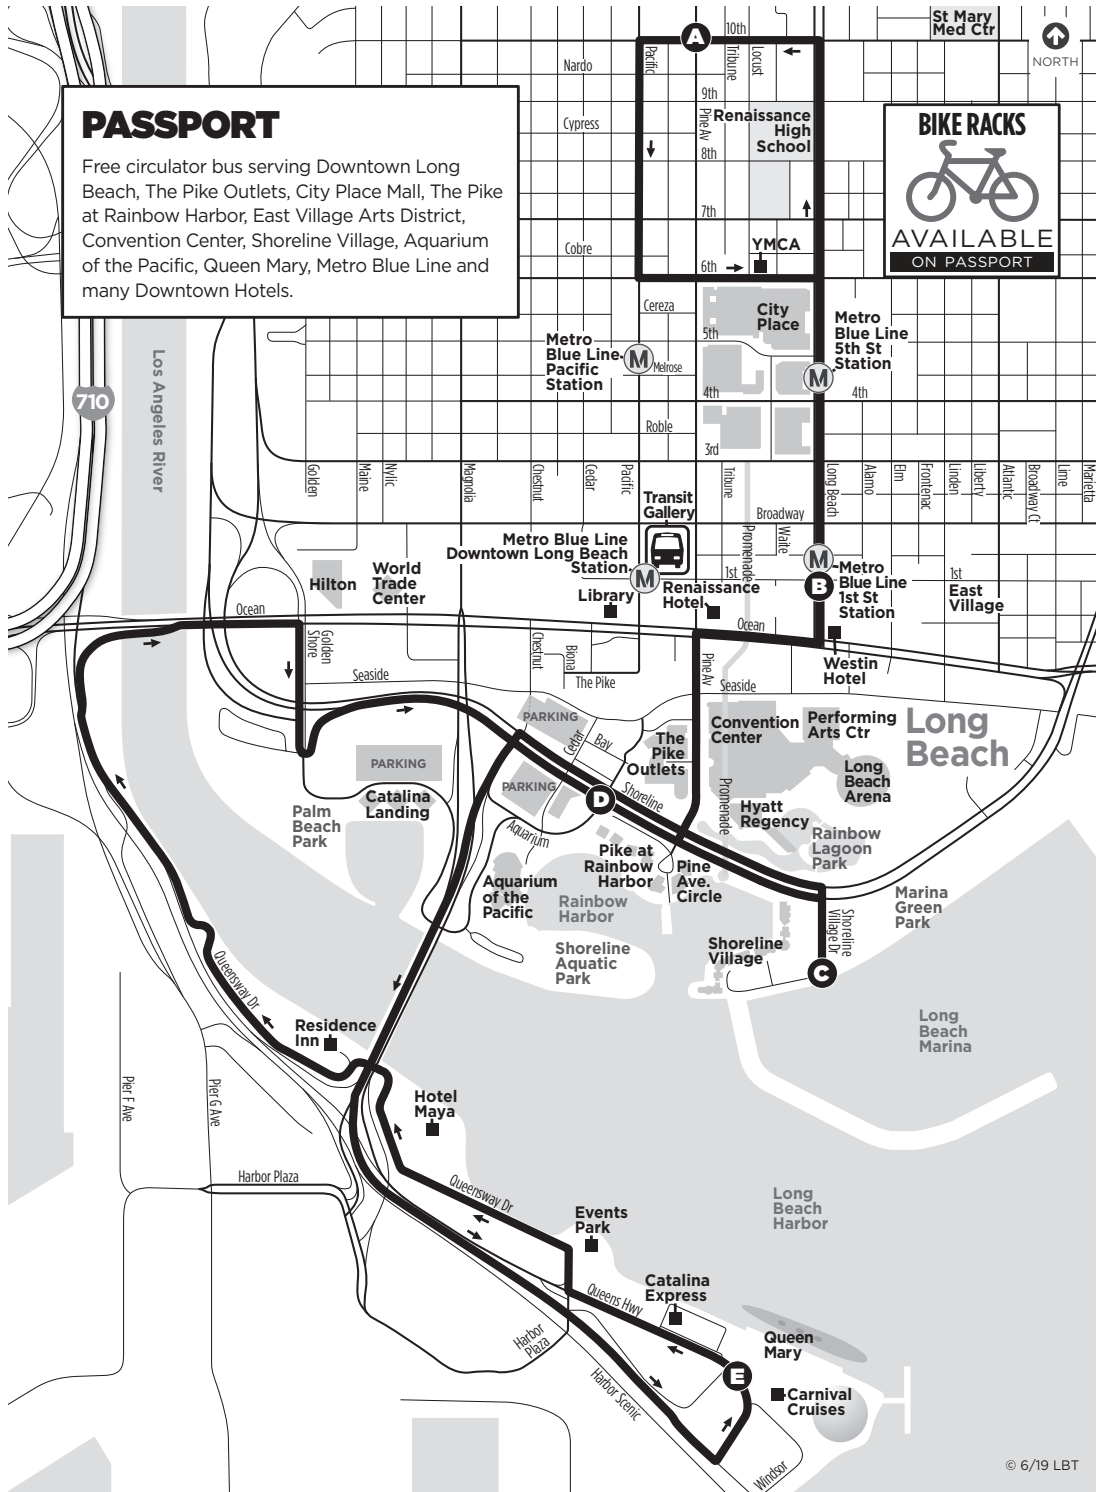

# Passport

Free Service between Downtown Long Beach and Queen Mary

Free Service between Downtown Long Beach and Queen Mary

**Passport**

Times shown are departure times. Please arrive a few minutes early.

Times shown are departure times. Please arrive a few minutes early.